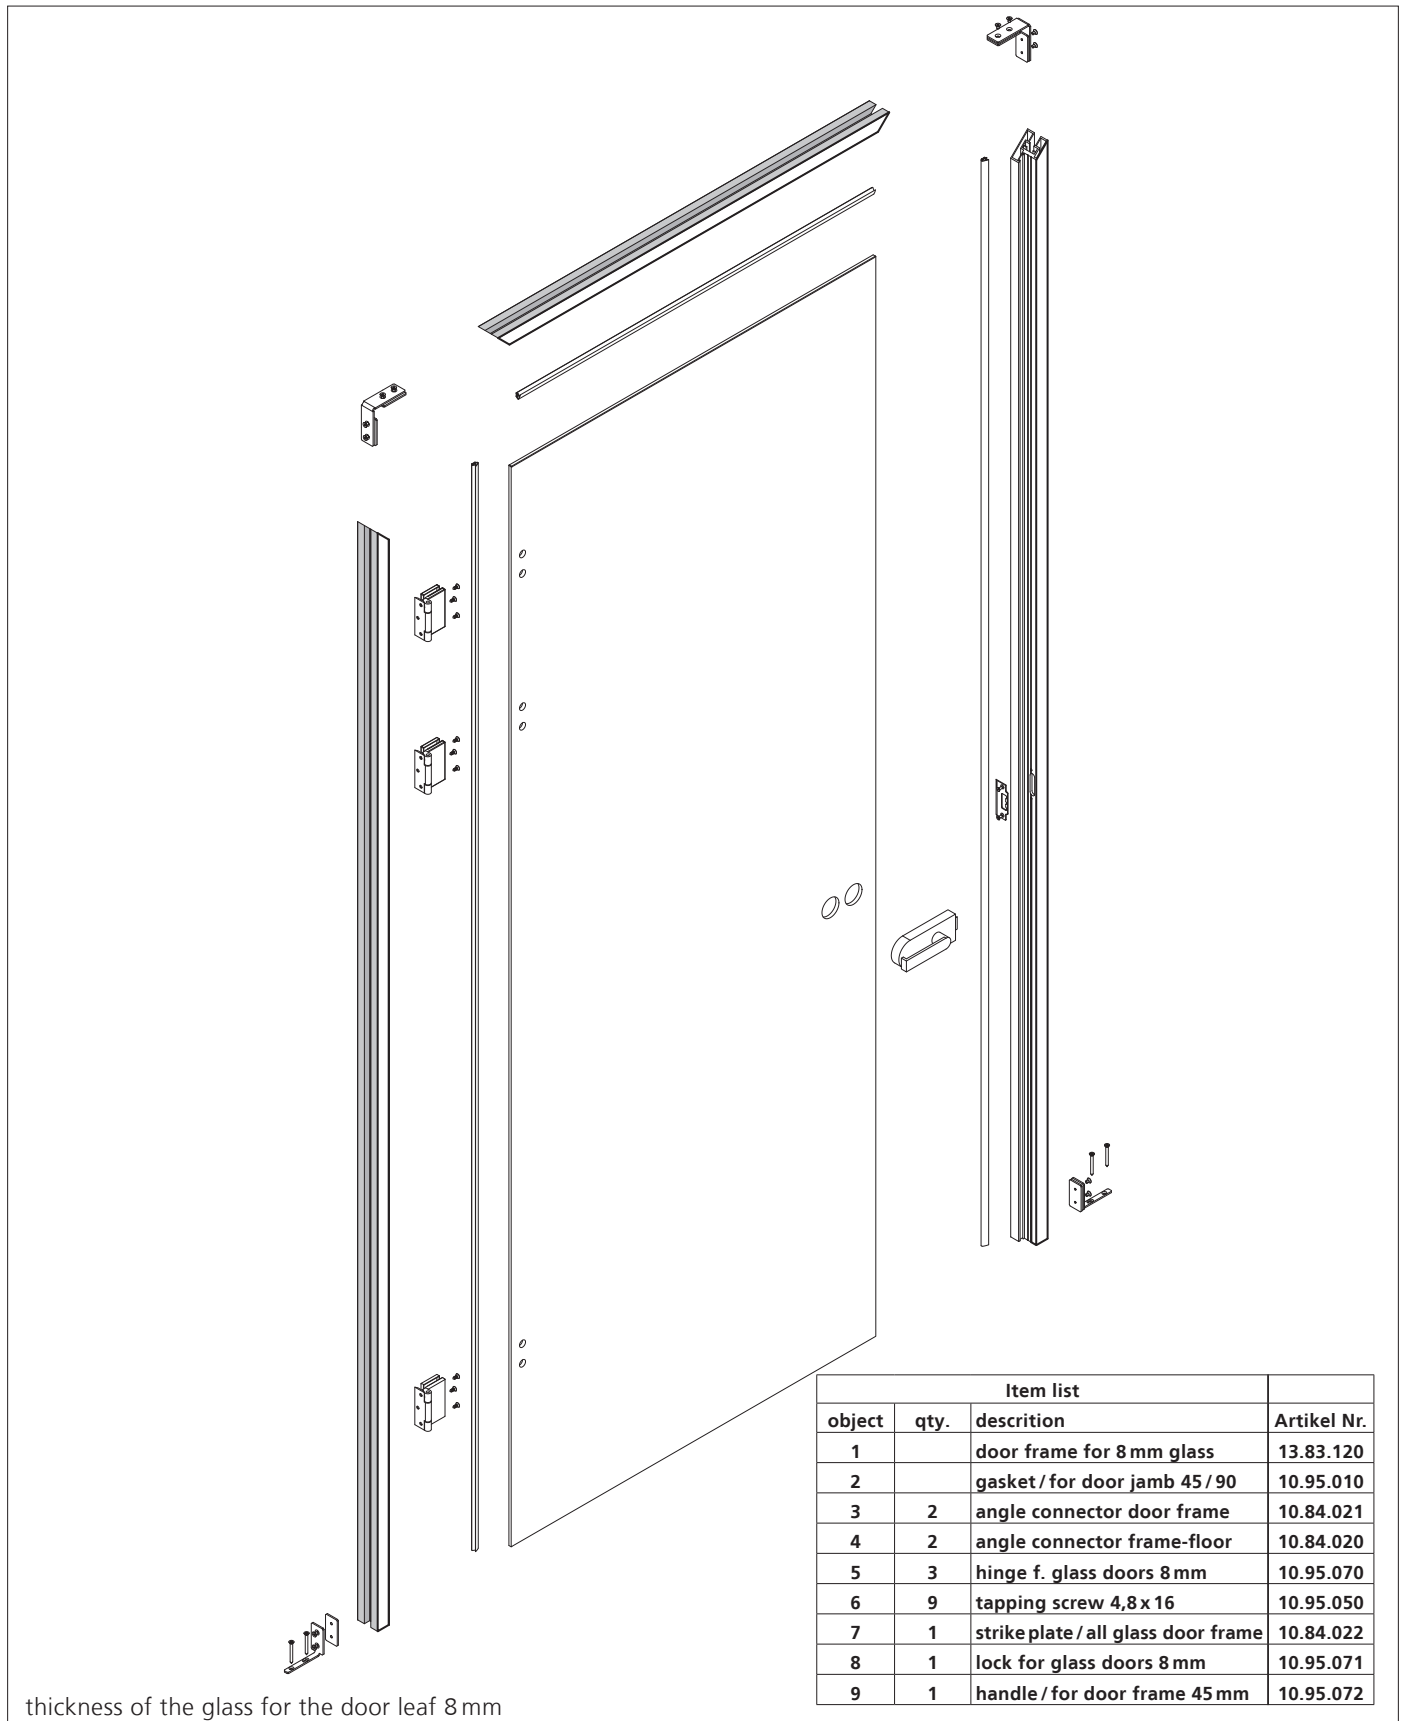

5_ 10.84.022

6_ 10.95.070

7_ 10.95.050

8_ 10.95.071 / 10.95.072

1_ door frame for 8 mm glass

2_ gasket for frame profile 45_ grey

3_ angle connector door frame

4_ angle connector frame-floor

5_ strike plate _all glass door frame /

_ countersunk screw M4 x 8 mm

6_ hinge for glass doors 8 mm for door frame 45

7_ tapping screw 4,8 x 16 for door hinge

8_ lock for 8 mm glass for door frame 45 mm /

_ handle fitting EV1_variants on request

DETAIL DRAWING

EXPLODED DRAWING

HORIZONTAL SECTION

1_

2_

ASSEMBLY INSTRUCTIONS

MOUNT THE FITTINGS OF THE DOOR LEAF