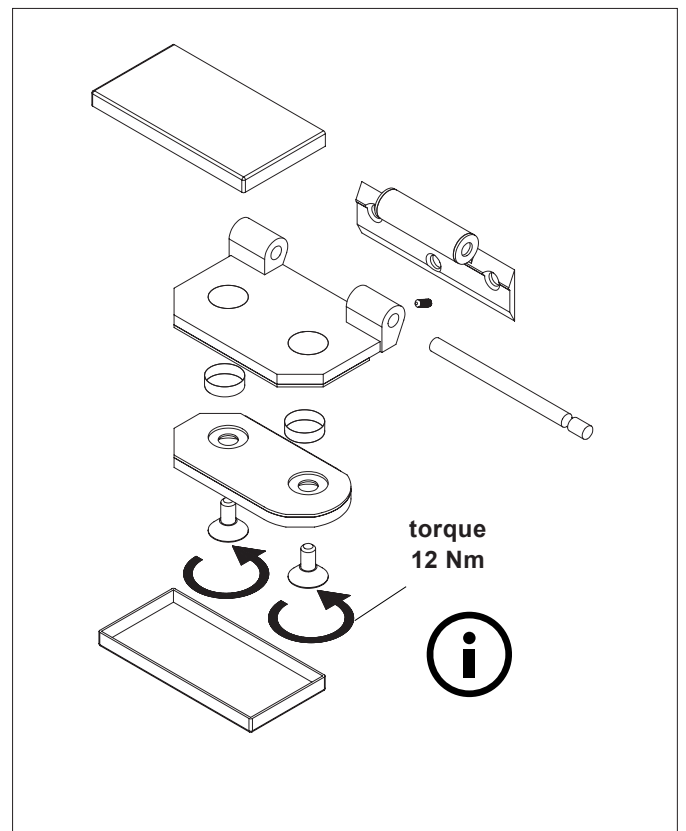

ASSEMBLY INSTRUCTIONS

MOUNT THE FITTINGS OF THE DOOR LEAF

1_ look at the detailed installation instruction for the fittings

Installation of lock / strike according to the manufacturer.

2_

3_