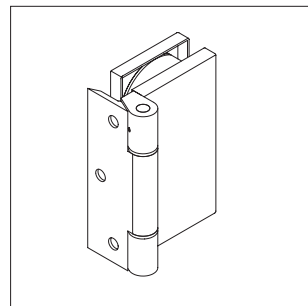

INSTALLATIONSVEJLEDNING

GS45 KARM MED FULDGLASDØR

ACCESSORIES

ALL GLASS HINGE DOOR 45

1_ 13.83.120

2_ 10.95.010

3_ 10.84.021

4_ 10.84.020

5_ 10.84.022

6_ 10.95.070

7_ 10.95.050

8_ 10.95.071 / 10.95.072

1_ door frame for 8 mm glass

2_ gasket for frame profile 45_ grey

3_ angle connector door frame

4_ angle connector frame-floor

5_ strike plate _all glass door frame /

_ countersunk screw M4 x 8 mm

6_ hinge for glass doors 8 mm for door frame 45

7_ tapping screw 4,8 x 16 for door hinge

8_ lock for 8 mm glass for door frame 45 mm /