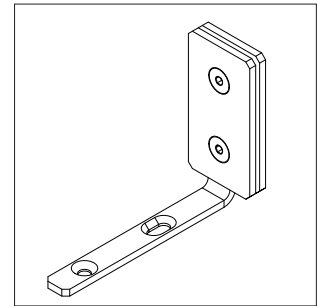

INSTALLATIONSVEJLEDNING

GS45 KARM MED FULDGLASDØR

ACCESSORIES

ALL GLASS HINGE DOOR 45

1_ 13.83.120

2_ 10.95.010

3_ 10.84.021

4_ 10.84.020

5_ 10.84.022

6_ 10.95.070

7_ 10.95.050

8_ 10.95.071 / 10.95.072

1_ door frame for 8 mm glass

2_ gasket for frame profile 45_ grey

3_ angle connector door frame

4_ angle connector frame-floor

5_ strike plate _all glass door frame /

_ countersunk screw M4 x 8 mm

6_ hinge for glass doors 8 mm for door frame 45

7_ tapping screw 4,8 x 16 for door hinge

8_ lock for 8 mm glass for door frame 45 mm /