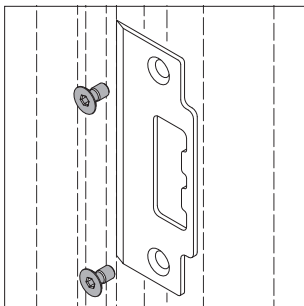

INSTALLATIONSVEJLEDNING

GS45 KARM MED FULDGLASDØR

ACCESSORIES

ALL GLASS HINGE DOOR 45

1_ 13.83.120

2_ 10.95.010

3_ 10.84.021

4_ 10.84.020

5_ 10.84.022

6_ 10.95.070

7_ 10.95.050

8_ 10.95.071 / 10.95.072

1_ door frame for 8 mm glass

2_ gasket for frame profile 45_ grey

3_ angle connector door frame

4_ angle connector frame-floor

5_ strike plate _all glass door frame /

_ countersunk screw M4 x 8 mm

6_ hinge for glass doors 8 mm for door frame 45

7_ tapping screw 4,8 x 16 for door hinge

8_ lock for 8 mm glass for door frame 45 mm /