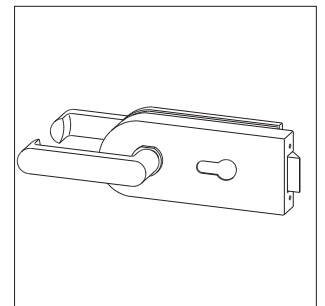

INSTALLATIONSVEJLEDNING

GS45 KARM MED FULDGLASDØR

ACCESSORIES

ALL GLASS HINGE DOOR 45

1_ 13.83.120

2_ 10.95.010

3_ 10.84.021

4_ 10.84.020

5_ 10.84.022

6_ 10.95.070

7_ 10.95.050

8_ 10.95.071 / 10.95.072

1_ door frame for 8 mm glass

2_ gasket for frame profile 45_ grey

3_ angle connector door frame

4_ angle connector frame-floor

5_ strike plate _all glass door frame /

_ countersunk screw M4 x 8 mm

6_ hinge for glass doors 8 mm for door frame 45

7_ tapping screw 4,8 x 16 for door hinge

8_ lock for 8 mm glass for door frame 45 mm /