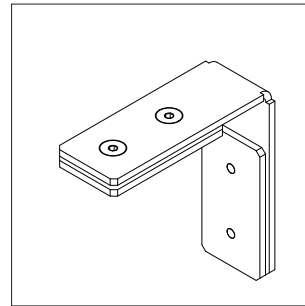

INSTALLATIONSVEJLEDNING

GS45 KARM MED FULDGLASDØR

ACCESSORIES

ALL GLASS HINGE DOOR 45

1_ 13.83.120

2_ 10.95.010

3_ 10.84.021

4_ 10.84.020

5_ 10.84.022

6_ 10.95.070

7_ 10.95.050

8_ 10.95.071 / 10.95.072

1_ door frame for 8 mm glass

2_ gasket for frame profile 45_ grey

3_ angle connector door frame

4_ angle connector frame-floor

5_ strike plate _all glass door frame /

_ countersunk screw M4 x 8 mm

6_ hinge for glass doors 8 mm for door frame 45

7_ tapping screw 4,8 x 16 for door hinge

8_ lock for 8 mm glass for door frame 45 mm /