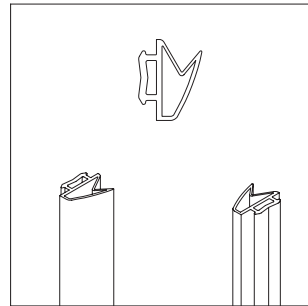

INSTALLATIONSVEJLEDNING

GS45 KARM MED FULDGLASDØR

ACCESSORIES

ALL GLASS HINGE DOOR 45

1_ 13.83.120

2_ 10.95.010

3_ 10.84.021

4_ 10.84.020

5_ 10.84.022

6_ 10.95.070

7_ 10.95.050

8_ 10.95.071 / 10.95.072

1_ door frame for 8 mm glass

2_ gasket for frame profile 45_ grey

3_ angle connector door frame

4_ angle connector frame-floor

5_ strike plate _all glass door frame /

_ countersunk screw M4 x 8 mm

6_ hinge for glass doors 8 mm for door frame 45

7_ tapping screw 4,8 x 16 for door hinge

8_ lock for 8 mm glass for door frame 45 mm /

_ handle fitting EV1_variants on request

DETAIL DRAWING

EXPLODED DRAWING

HORIZONTAL SECTION

1_

2_

ASSEMBLY INSTRUCTIONS

MOUNT THE FITTINGS OF THE DOOR LEAF