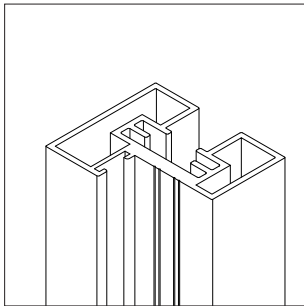

INSTALLATIONSVEJLEDNING

GS45 KARM MED FULDGLASDØR

ACCESSORIES

ALL GLASS HINGE DOOR 45

1_ 13.83.120

2_ 10.95.010

3_ 10.84.021

4_ 10.84.020

5_ 10.84.022

6_ 10.95.070

7_ 10.95.050

8_ 10.95.071 / 10.95.072

1_ door frame for 8 mm glass

2_ gasket for frame profile 45_ grey

3_ angle connector door frame

4_ angle connector frame-floor

5_ strike plate _all glass door frame /

_ countersunk screw M4 x 8 mm

6_ hinge for glass doors 8 mm for door frame 45

7_ tapping screw 4,8 x 16 for door hinge

8_ lock for 8 mm glass for door frame 45 mm /

_ handle fitting EV1_variants on request

DETAIL DRAWING

EXPLODED DRAWING

HORIZONTAL SECTION

1_

2_

ASSEMBLY INSTRUCTIONS

MOUNT THE FITTINGS OF THE DOOR LEAF