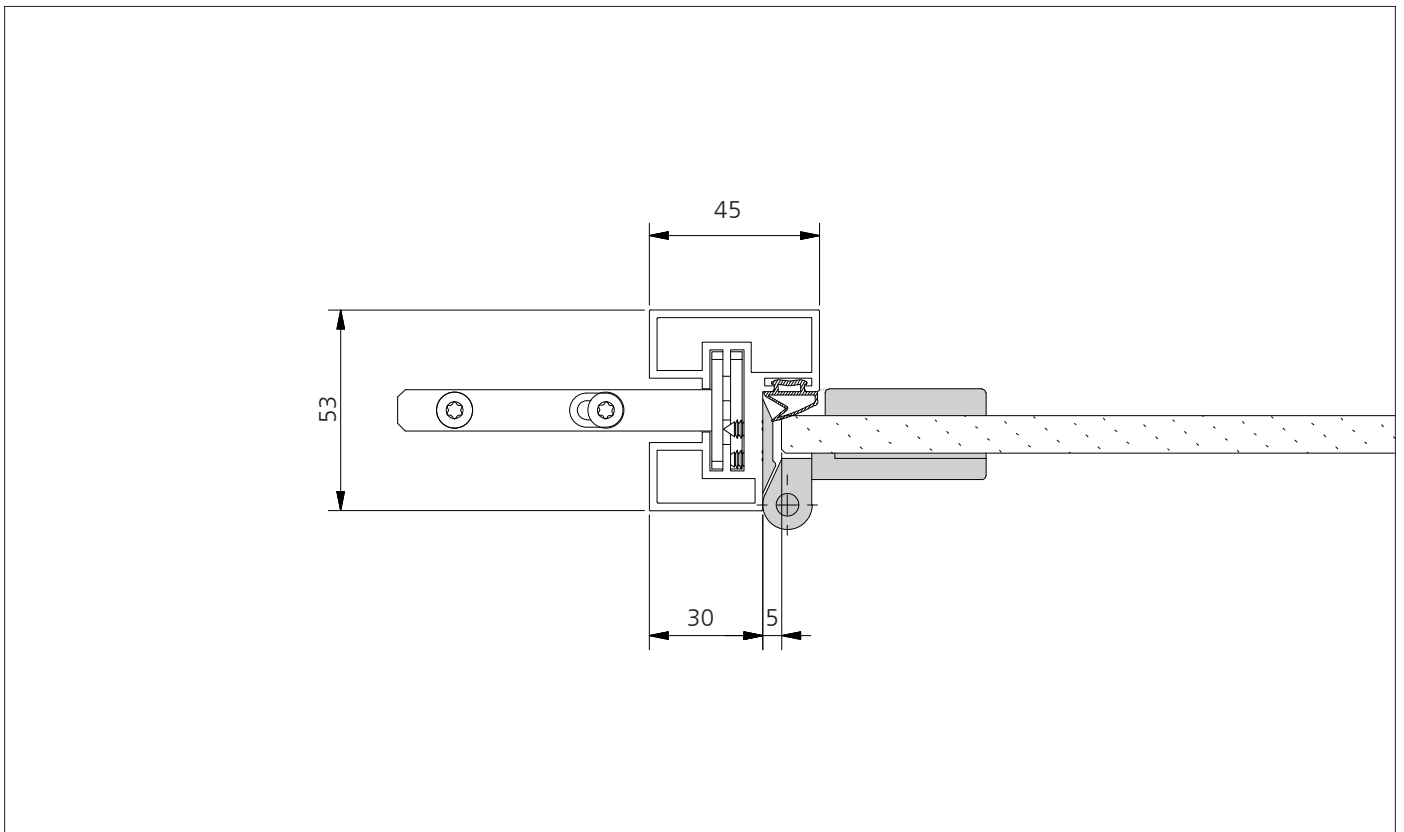

5_ strike plate _all glass door frame /

_ countersunk screw M4 x 8 mm

6_ hinge for glass doors 8 mm for door frame 45

7_ tapping screw 4,8 x 16 for door hinge

8_ lock for 8 mm glass for door frame 45 mm /

_ handle fitting EV1_variants on request

DETAIL DRAWING

EXPLODED DRAWING

HORIZONTAL SECTION

1_

2_

ASSEMBLY INSTRUCTIONS

MOUNT THE FITTINGS OF THE DOOR LEAF