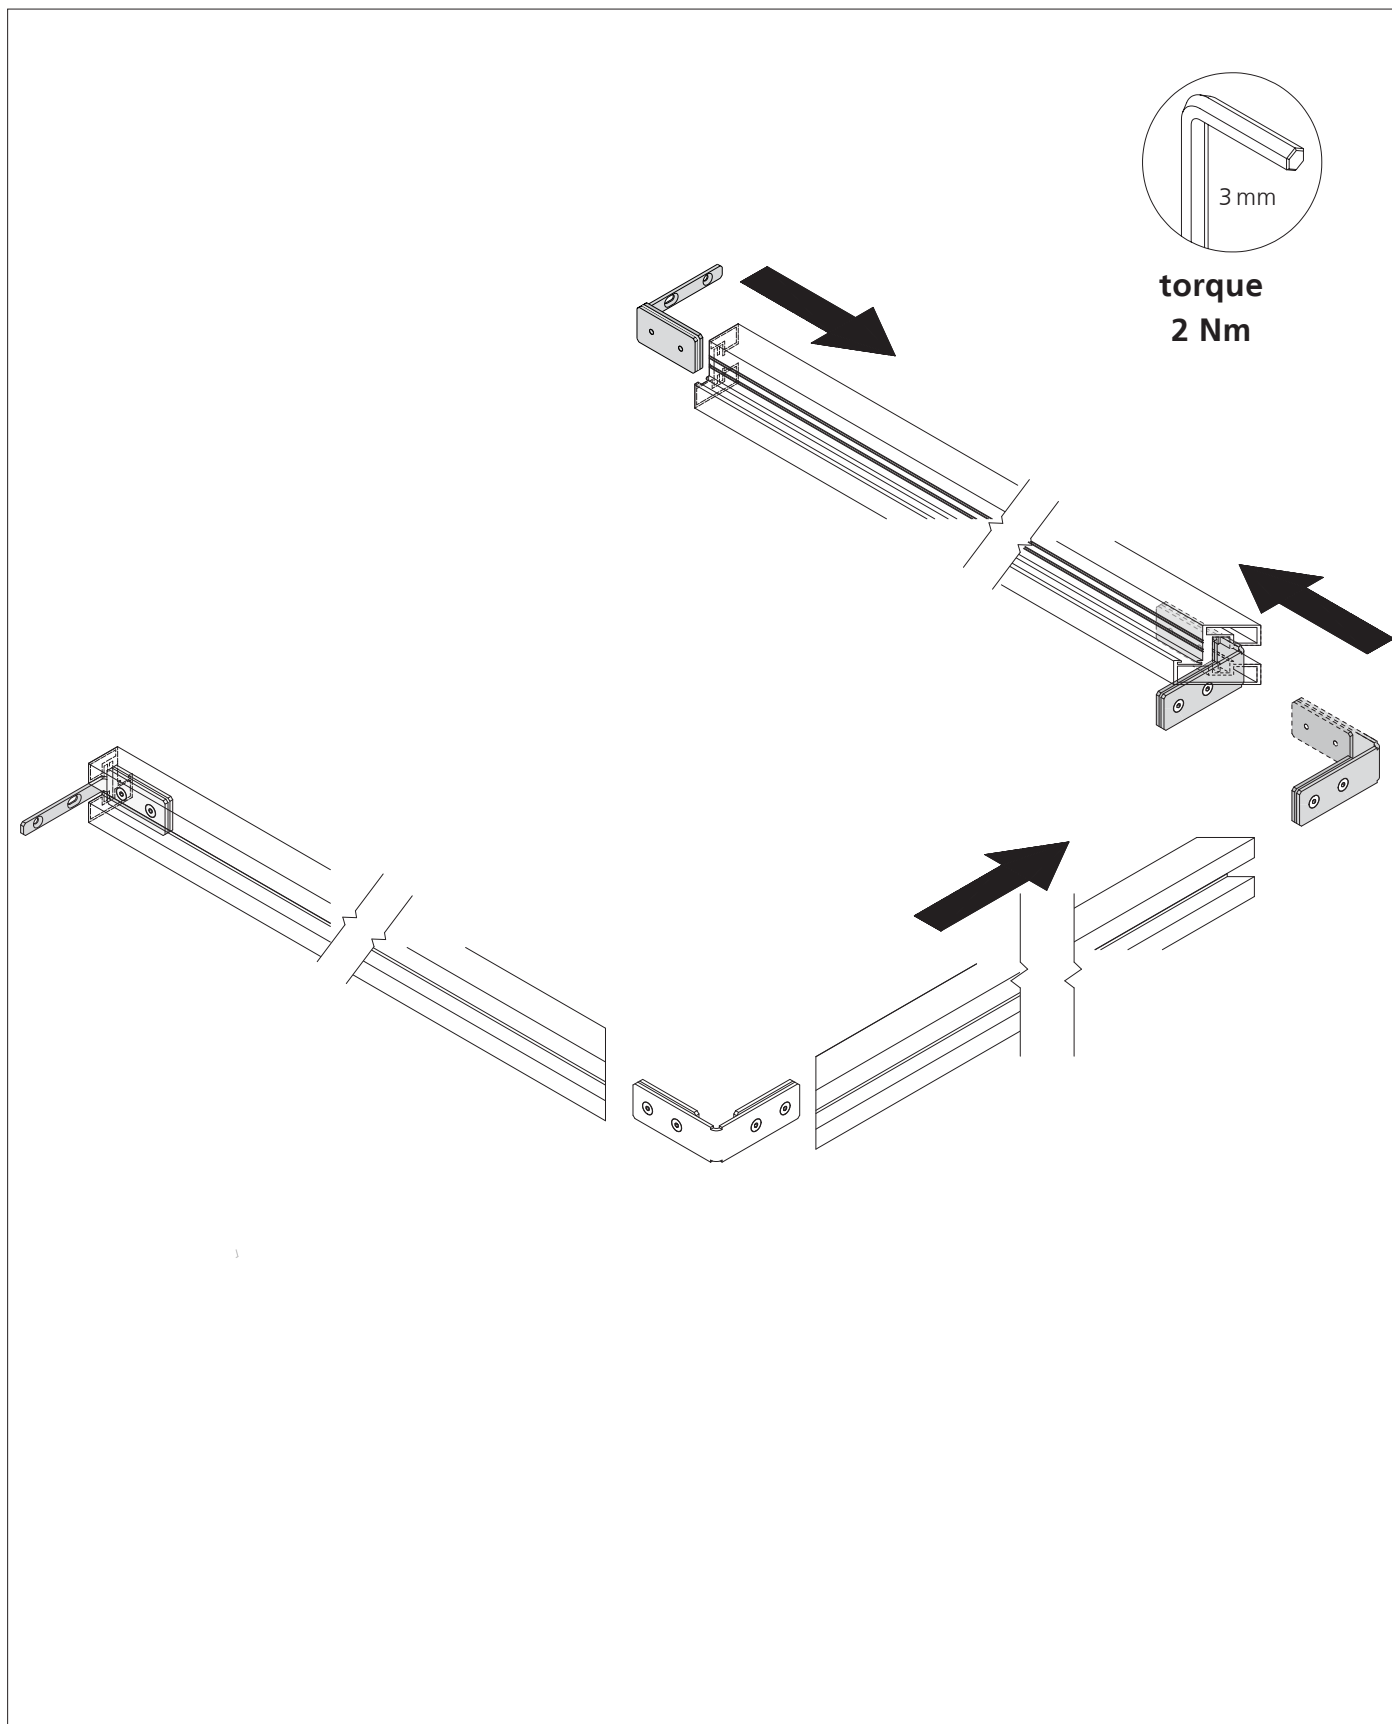

5_ strike plate _all glass door frame /

_ countersunk screw M4 x 8 mm

6_ hinge for glass doors 8 mm for door frame 45

7_ tapping screw 4,8 x 16 for door hinge

8_ lock for 8 mm glass for door frame 45 mm /

_ handle fitting EV1_variants on request

DETAIL DRAWING

EXPLODED DRAWING

HORIZONTAL SECTION

1_

2_

ASSEMBLY INSTRUCTIONS

MOUNT THE FITTINGS OF THE DOOR LEAF

1_ look at the detailed installation instruction for the fittings

Installation of lock / strike according to the manufacturer.

2_

3_

ASSEMBLY INSTRUCTIONS

MOUNT THE FITTINGS OF THE DOOR FRAME

ASSEMBLY INSTRUCTION ALL GLASS DOOR / WALL