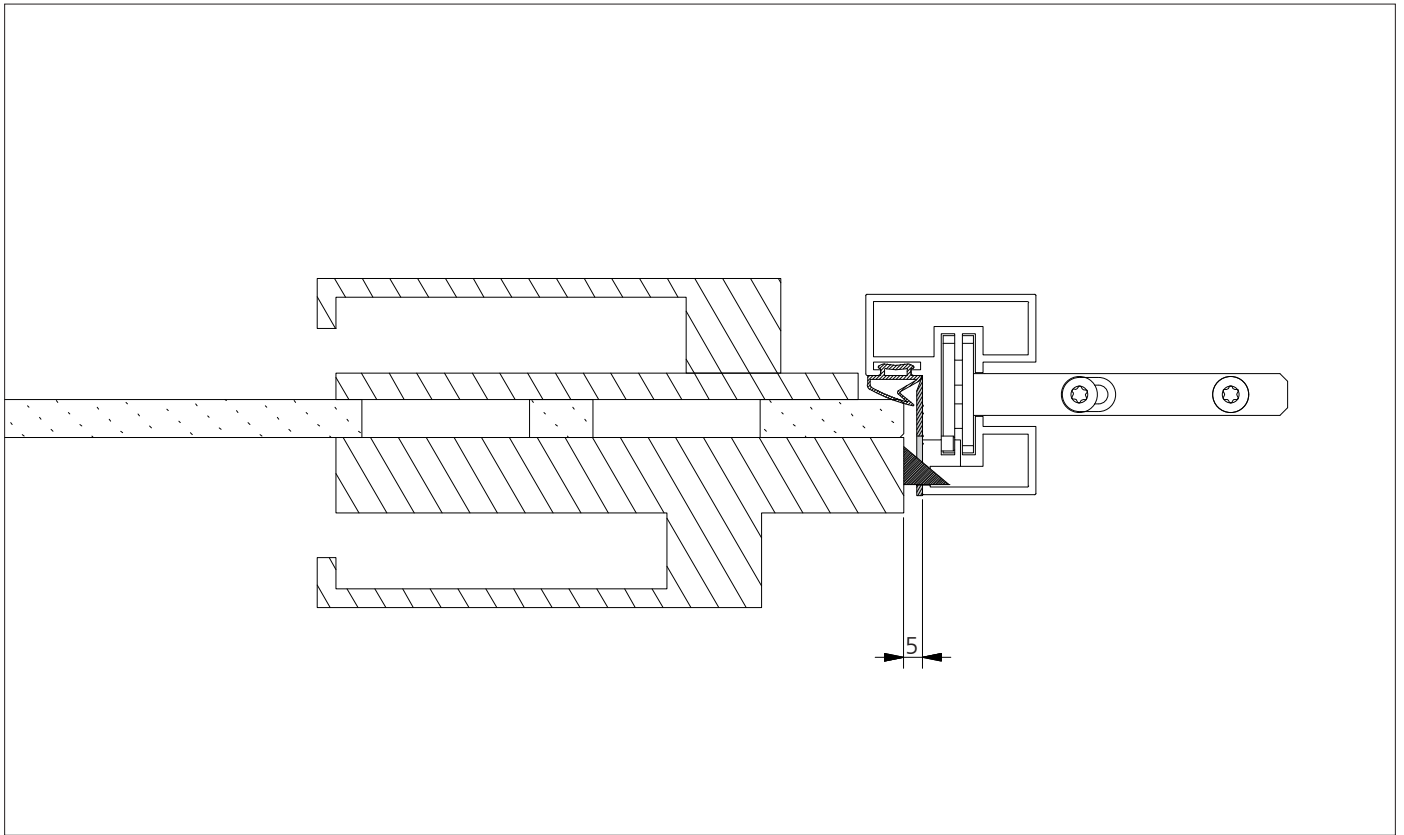

5_ strike plate _all glass door frame /

_ countersunk screw M4 x 8 mm

6_ hinge for glass doors 8 mm for door frame 45

7_ tapping screw 4,8 x 16 for door hinge

8_ lock for 8 mm glass for door frame 45 mm /

_ handle fitting EV1_variants on request

DETAIL DRAWING

EXPLODED DRAWING

HORIZONTAL SECTION

1_

2_

ASSEMBLY INSTRUCTIONS

MOUNT THE FITTINGS OF THE DOOR LEAF